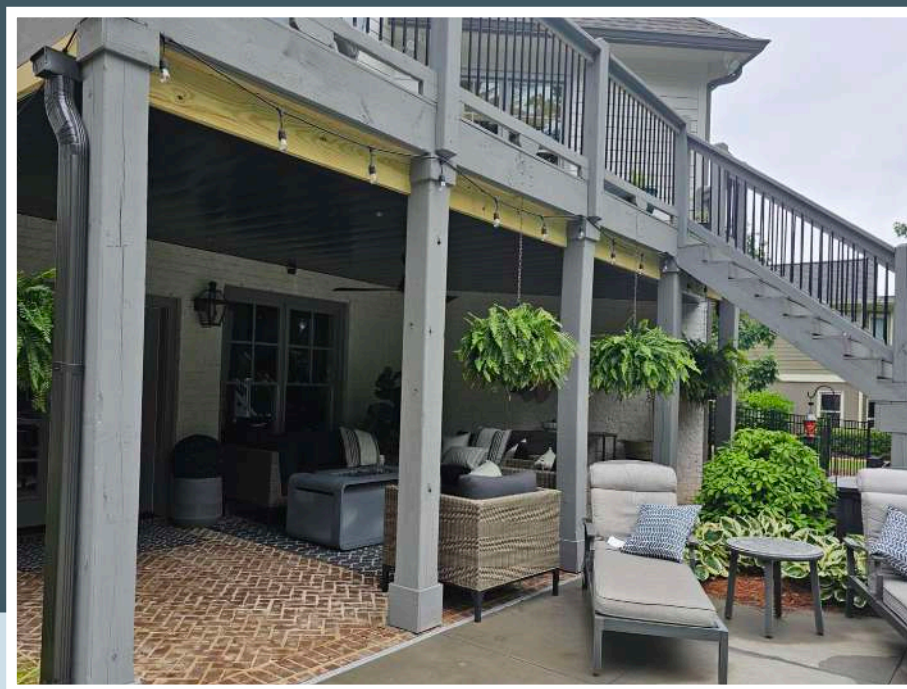

HavenUnderdeck.com

[@HavenUnderdeck](https://www.instagram.com/HavenUnderdeck)

2755 Faith Industrial Drive
Buford, GA 30518