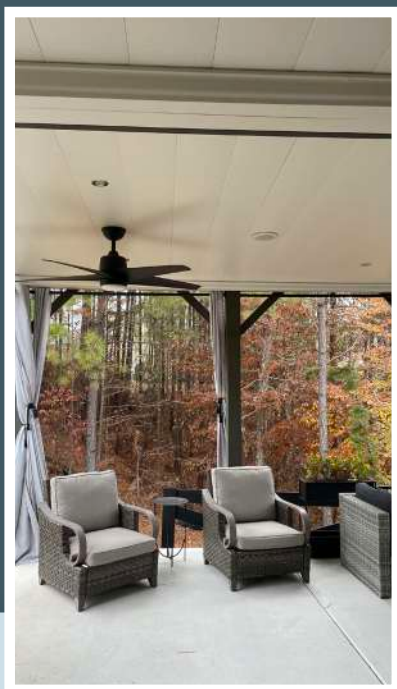

HavenUnderdeck.com

[@HavenUnderdeck](https://www.instagram.com/HavenUnderdeck)

2755 Faith Industrial Drive
Buford, GA 30518