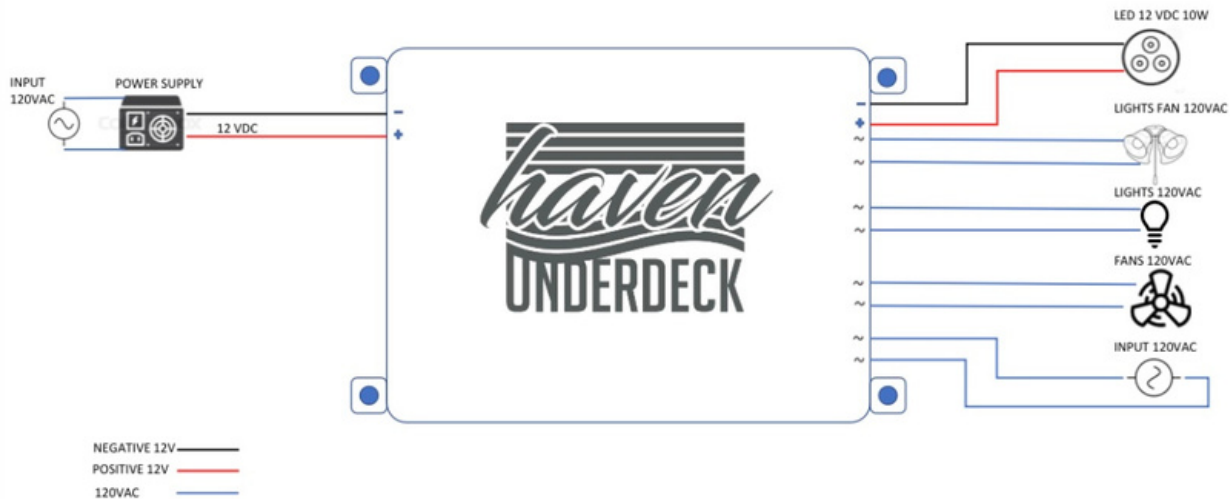

Wiring Diagram